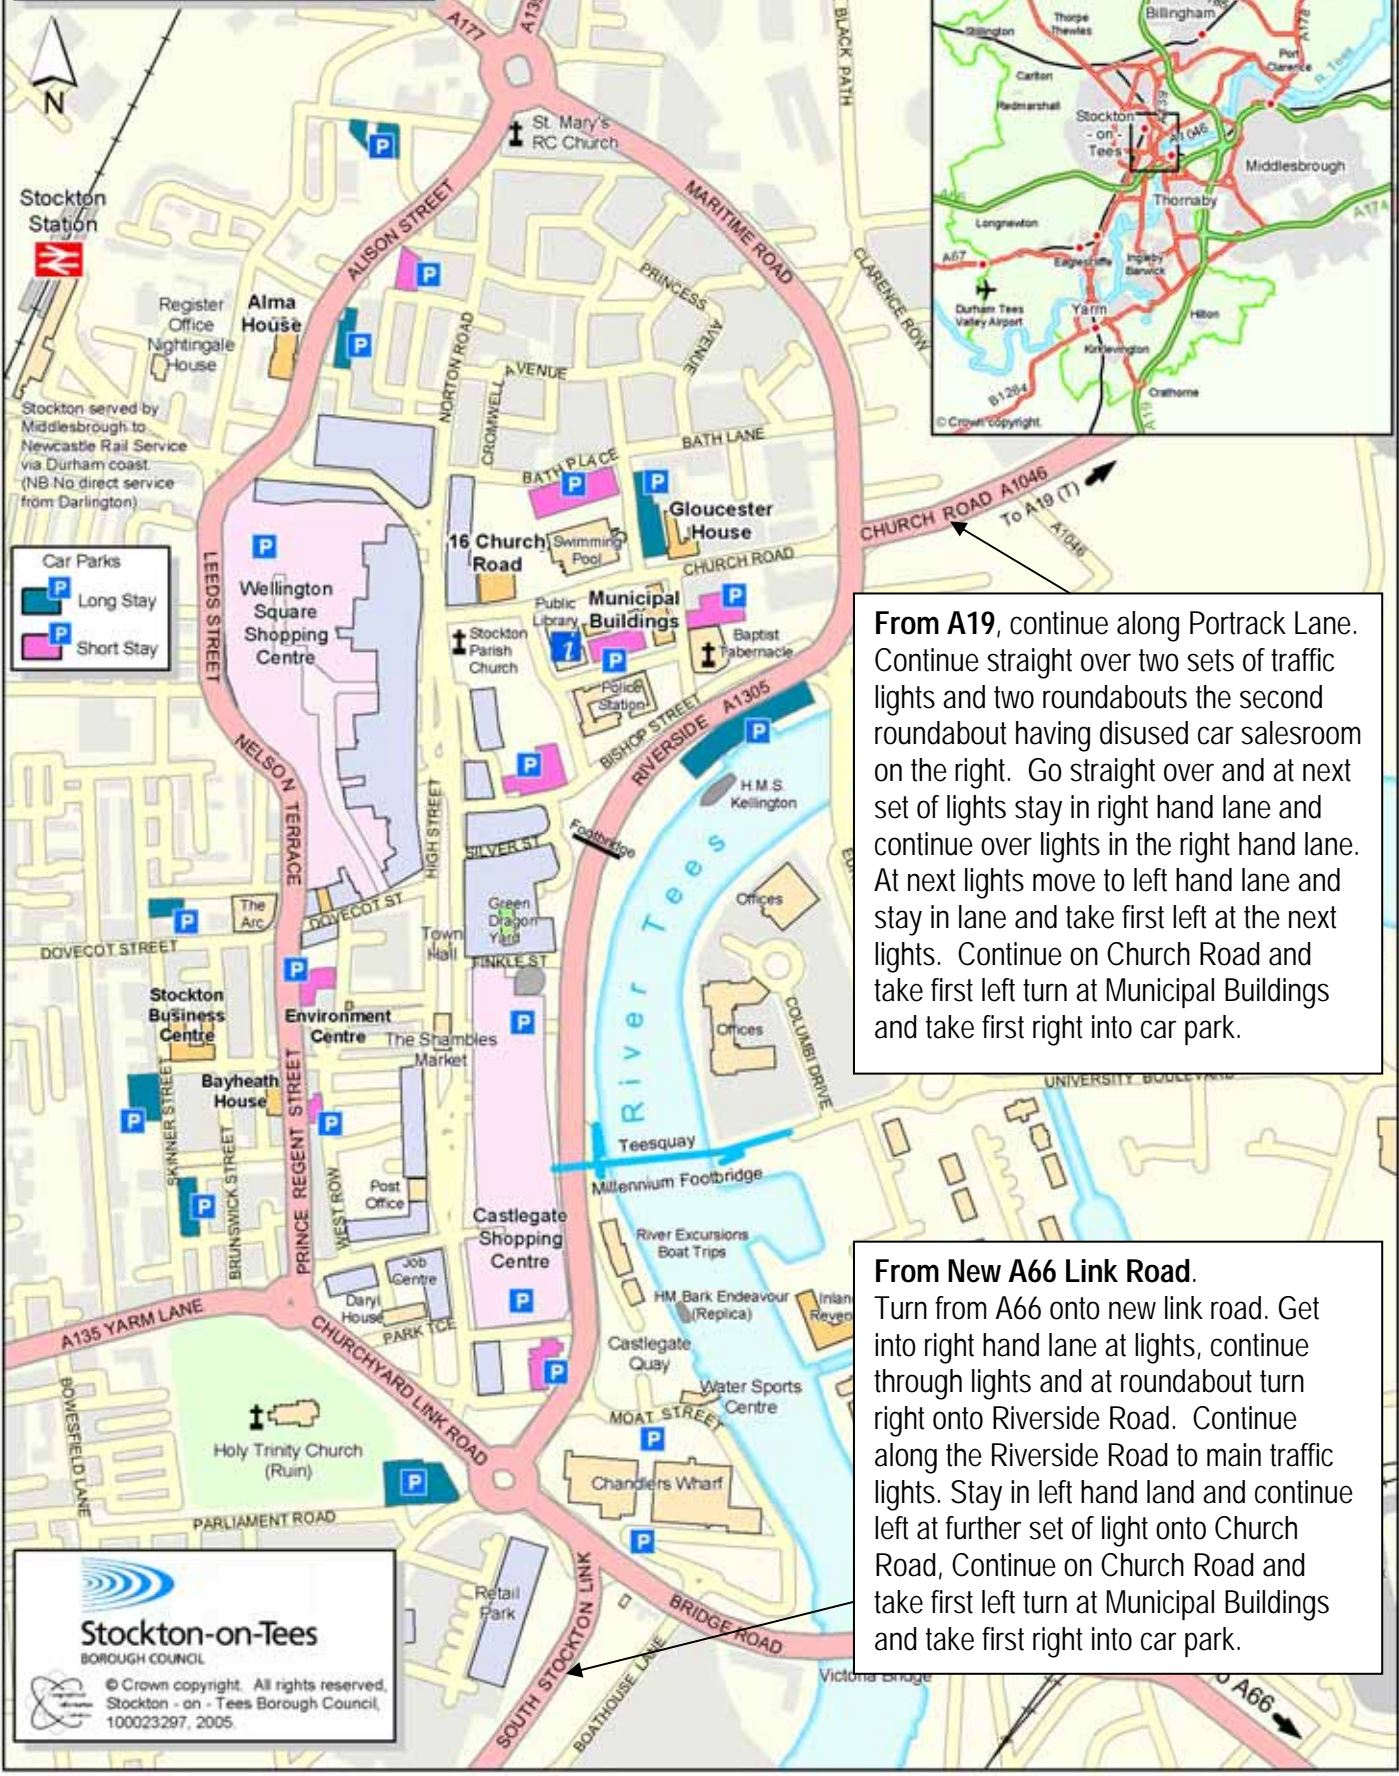

Stockton - on - Tees Town Centre

Stockton Station

Register Office
Nightingale House

Stockton served by Middlesbrough to Newcastle Rail Service via Durham coast (NB No direct service from Darlington)

Car Parks

- Long Stay
- Short Stay

From A19, continue along Portrack Lane. Continue straight over two sets of traffic lights and two roundabouts the second roundabout having disused car salesroom on the right. Go straight over and at next set of lights stay in right hand lane and continue over lights in the right hand lane. At next lights move to left hand lane and stay in lane and take first left at the next lights. Continue on Church Road and take first left turn at Municipal Buildings and take first right into car park.

From New A66 Link Road. Turn from A66 onto new link road. Get into right hand lane at lights, continue through lights and at roundabout turn right onto Riverside Road. Continue along the Riverside Road to main traffic lights. Stay in left hand land and continue left at further set of light onto Church Road, Continue on Church Road and take first left turn at Municipal Buildings and take first right into car park.