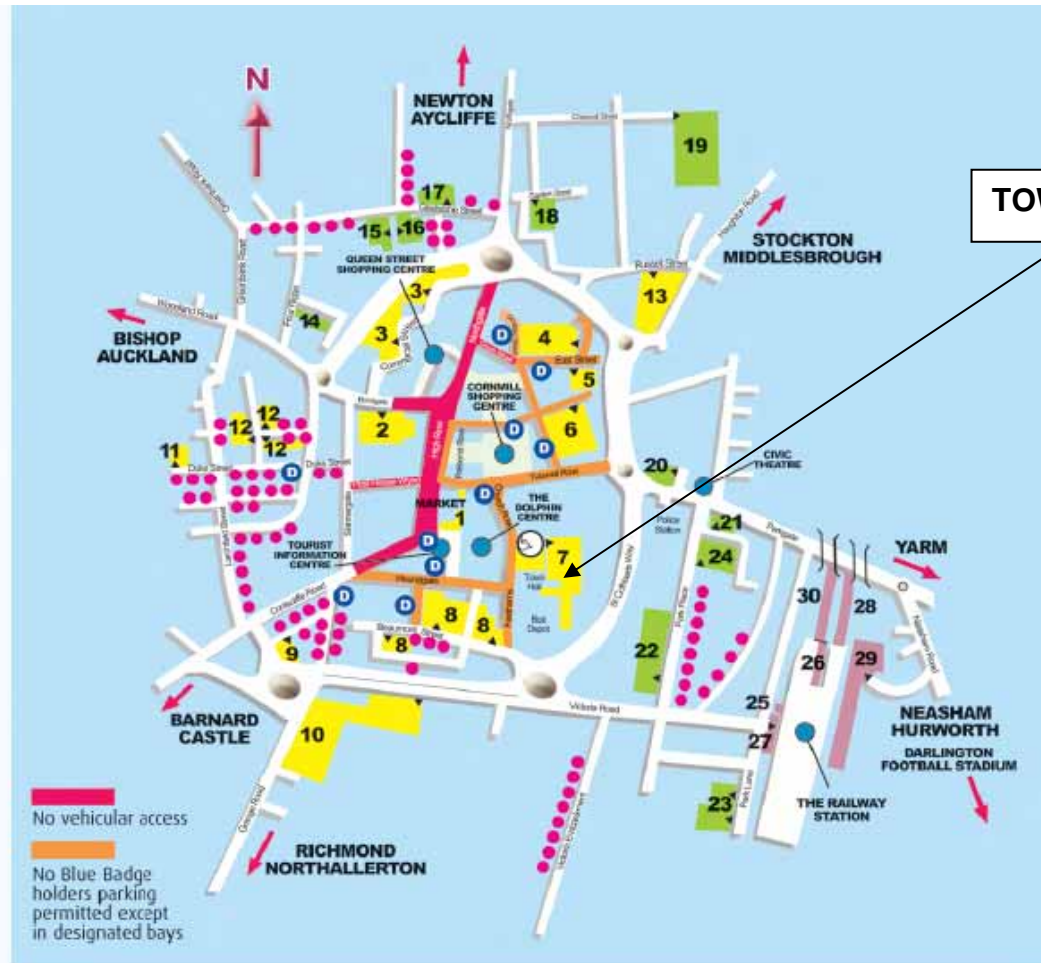

DARLINGTON TOWN HALL

Short Stay

	No of vehicle spaces	No of disabled spaces
1. MARKET	14	0
2. ABBOTT'S YARD	73	22
3. COMMERCIAL ST EAST/WEST	302	14
4. EAST ST	336	2
5. St CUTHBERTS WAY (privately run)	53	2
6. CORNMILL (privately run)	408	12
7. TOWN HALL	216	15
8. BEAUMONT ST WEST/NORTH/EAST	316	4
9. BLOCKBUSTER GRANGE RD (privately run)	30	4
10. SAINSBURYS (privately run, maximum stay 2 hours)	500	12
11. DUKE ST (privately run)	27	0
12. WINSTON ST	110	6
13. MFI (privately run)	122	0

Long Stay

	No of vehicle spaces	No of disabled spaces
Weekly tickets available Monday to Saturday		
14. ARCHER ST Short Stay Saturday	79	0
15. KENDREW ST WEST Short Stay Saturday	97	0
16. KENDREW ST EAST Short Stay Saturday	90	0
17. GLADSTONE STREET (Central House, Saturdays & Bank Holidays)	47	0
18. GARDEN ST Short Stay Saturday	72	2
19. CHESNUT STREET (Charges for commercial vehicles apply 24 hours)	180	0
20. ST HILDAS	15	0
21. HIRD ST	12	0
22. PARK PLACE WEST	141	0
23. PARK LANE	120	7
24. PARK PLACE EAST	88	4

Railway Station

	No of vehicle spaces	No of disabled spaces
Short Stay (free, maximum stay 20 mins)		
25. VICTORIA ROAD PORTICO	9	0
26. PARKGATE APPROACH	18	3
Long Stay (Charges apply all day every day)		
27. PARK LANE	31	0
28. PARKGATE APPROACH	40	0
29. GARBITT SQUARE	225	0
30. EXECUTIVE	28	1

- Blue Badge On Street Parking
- Short stay on street parking, up to a maximum of 2 hours charges apply

No vehicular access

No Blue Badge holders parking permitted except in designated bays

Car Parks charges in Council short and long stay car parks apply Monday to Saturday 8am-6pm and all Bank Holidays. Follow the electronic signs for information on available spaces

Free Parking Available after 6pm and all day Sunday at all Council short and long stay car parks

Darlington Town Centre is also very accessible by public transport and all buses stop in the Town Centre. For more information Tel 0870 6082608 www.traveline.org.uk / www.dothelocalmotion.co.uk