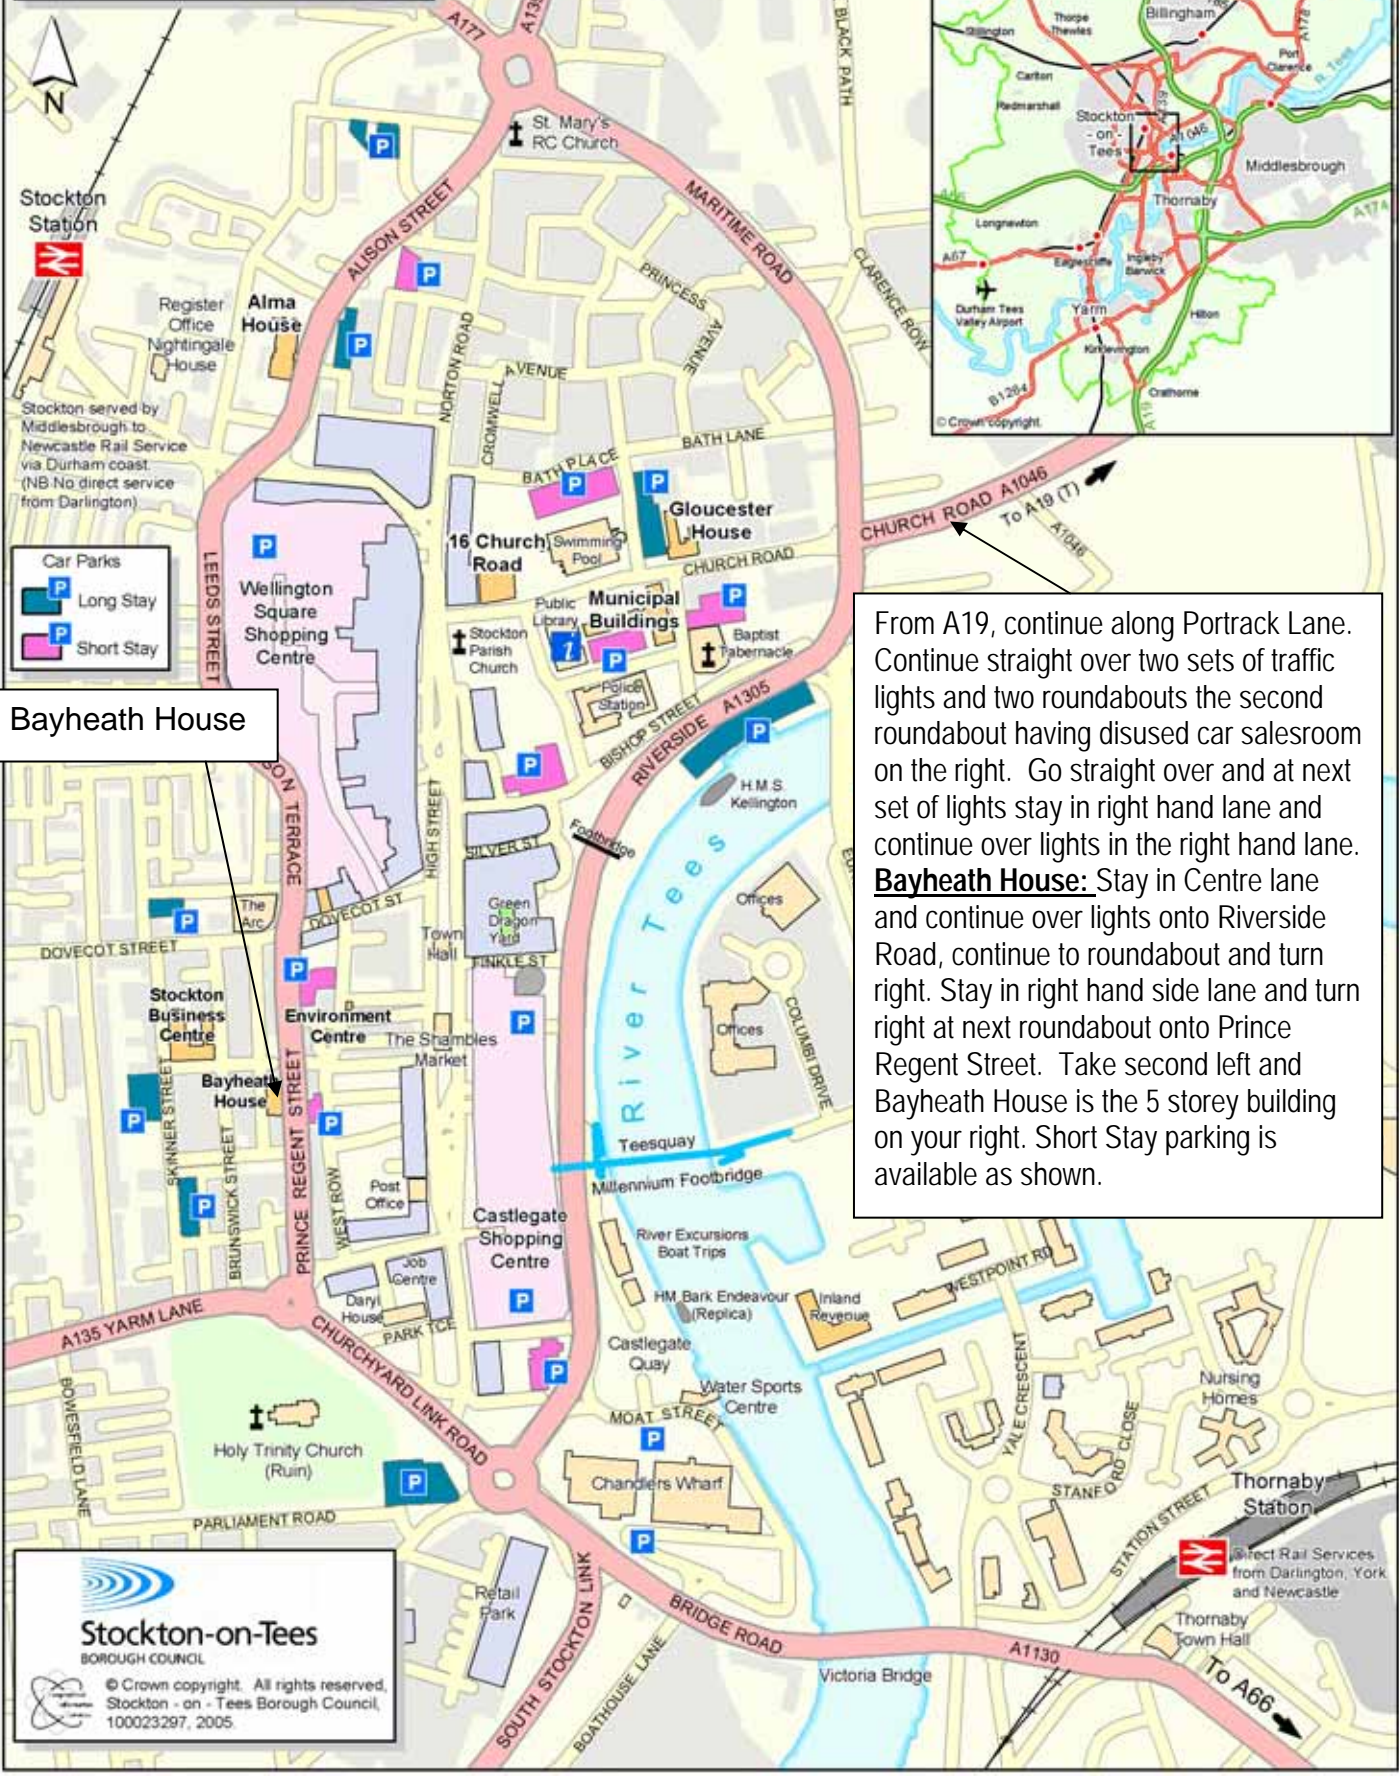

Stockton - on - Tees Town Centre

Stockton Station

Register Office
Nightingale House

Stockton served by Middlesbrough to Newcastle Rail Service via Durham coast (NB No direct service from Darlington)

- Car Parks
- Long Stay
- Short Stay

Bayheath House

From A19, continue along Portrack Lane. Continue straight over two sets of traffic lights and two roundabouts the second roundabout having disused car salesroom on the right. Go straight over and at next set of lights stay in right hand lane and continue over lights in the right hand lane. **Bayheath House:** Stay in Centre lane and continue over lights onto Riverside Road, continue to roundabout and turn right. Stay in right hand side lane and turn right at next roundabout onto Prince Regent Street. Take second left and Bayheath House is the 5 storey building on your right. Short Stay parking is available as shown.